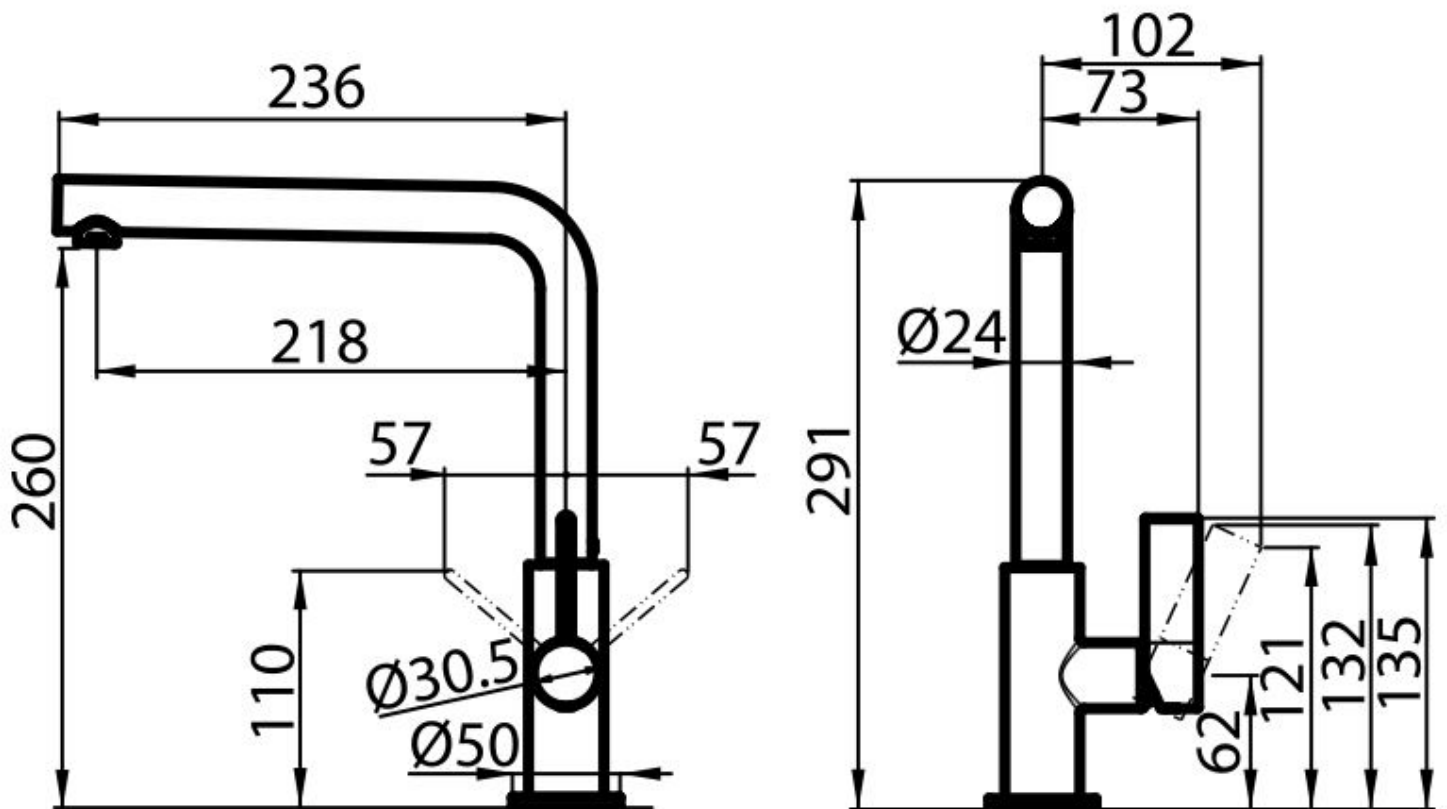

Mixer Tap Omega 8497 000

Mixer Taps

Code: 8497 000

DETAILS

Material Brass

Texture Chromed

Rotating angle 360°

Strengthening plate ø50mm

Cartridge With ceramic discs

Mixer hole ø35mm

Rear encumbrance 35mm

Max worktop thickness 40mm

Mixer type Single lever mixer tap with rotating barrel.

FEATURES

Rotating angle

All the taps have a wide angle of rotation. Some models even permit a full 360° rotation.

Strengthening plate

Foster's mixer taps are equipped with the strengthening plate that offers perfect stability on any sink.

TECHNICAL DATA

RECOMMENDED PAIRINGS

Dispenser Evo 8520 010